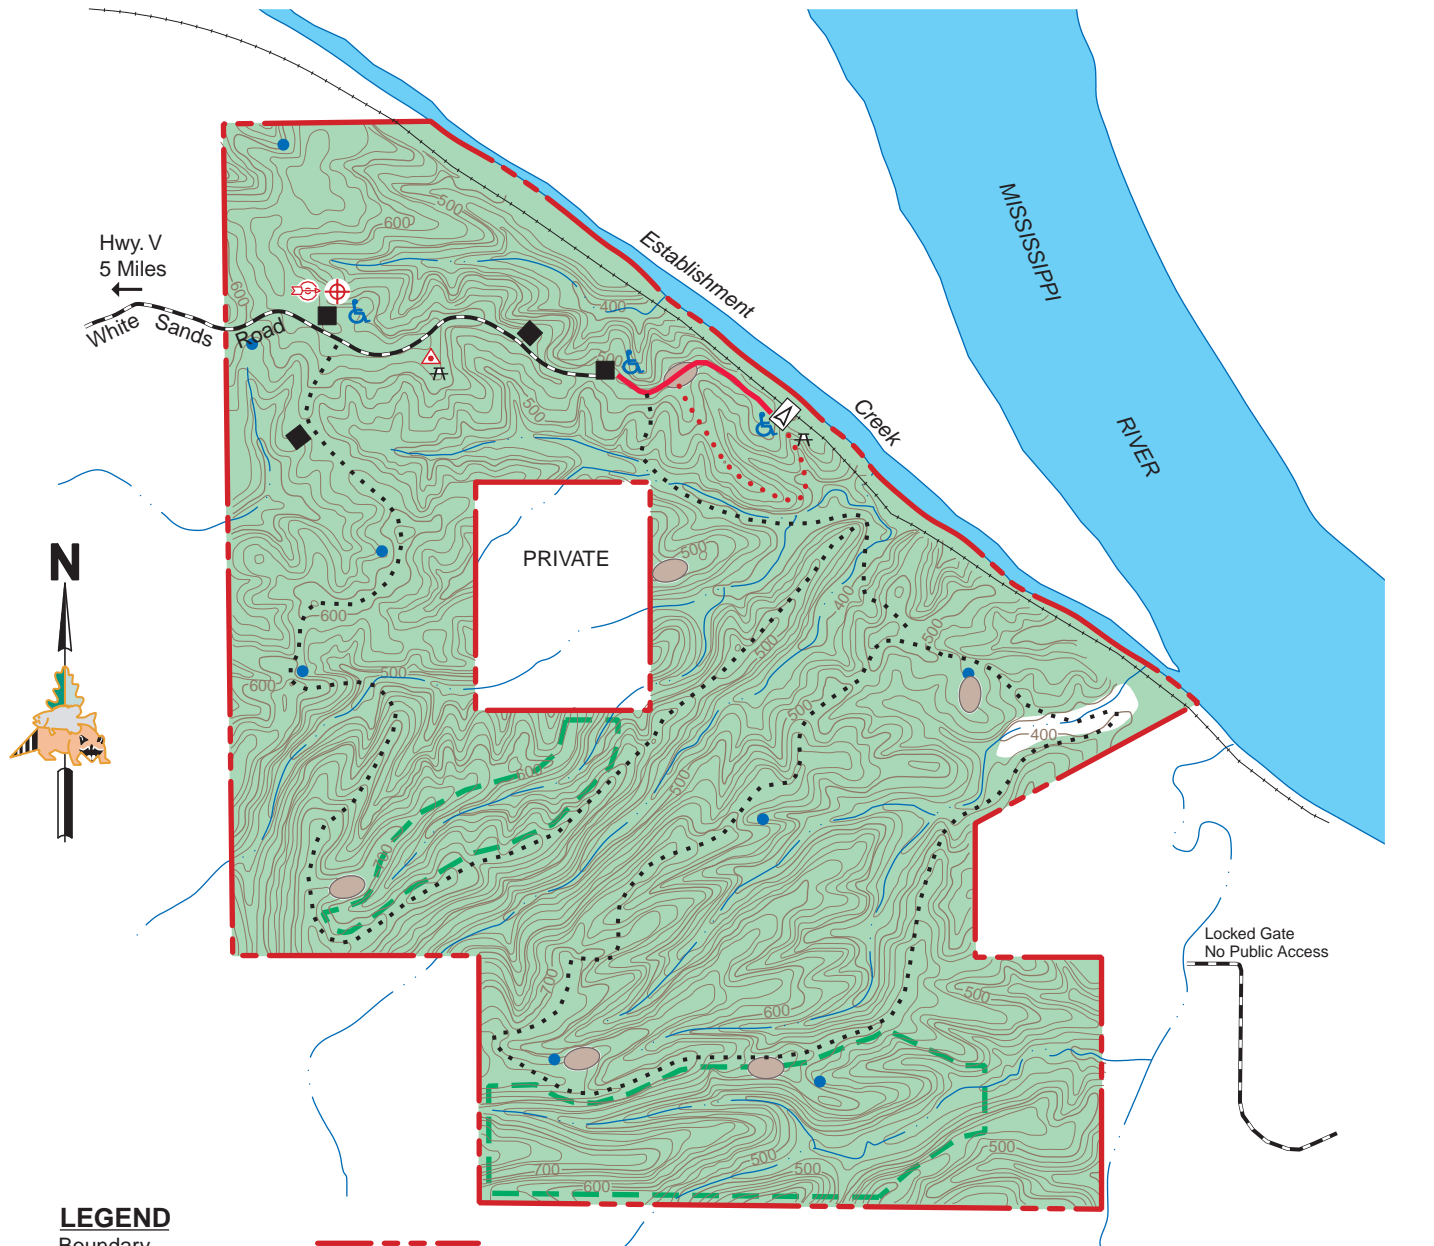

# MAGNOLIA HOLLOW CONSERVATION AREA

STE. GENEVIEVE COUNTY  
1740 ACRES

## LEGEND

- Boundary
- Gravel Road
- Drainage
- Hiking Trail
- Disabled Accessible Trail
- Area Access Trail
- Parking Lot
- Wildlife Water Hole
- Archery Range ↗
- Clay Pigeon Range +
- Woodland Food Plot
- Viewing Platform
- Primitive Camping Area
- Picnic Area
- Disabled Accessible ♿
- Forest
- Topography
- Brickey Hills
- Natural Area

## VICINITY MAP

## SCALE